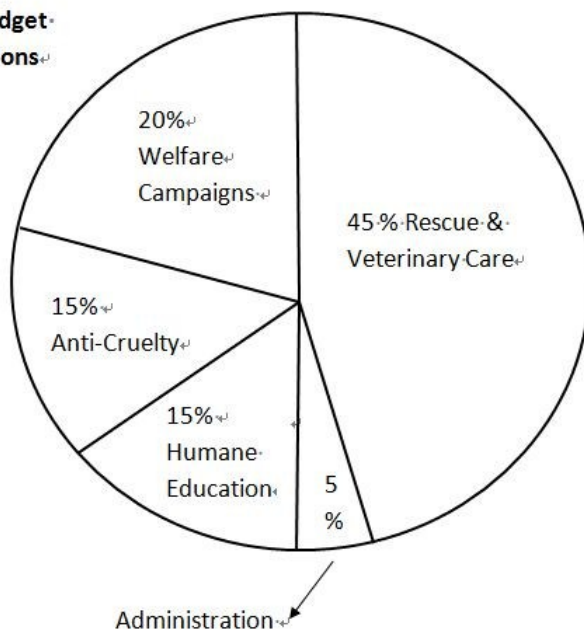

Dear Valued Partner,

I would like to take the opportunity to thank you personally for your interest in the Taiwan SPCA's Corporate CSR Program. For the past year we have been extremely busy, with over 100+ animals helped and rescued, 2 media campaigns, 9 Humane Education seminars, World Animal Day festivities, countless events, and various administrative-related work, as we strive for animal welfare in Taiwan. The Taiwan SPCA's main goal is to bring about a change in Taiwan's society towards better treatment of our animals but we really can not continue to fight the battles without the help of the public and the corporate family, so I thank you and hope for your input and thoughts regarding a potential partnership with us. I look forward to a long-lasting joint-effort in speaking out for the animals of Taiwan.

2011 Budget
Projections